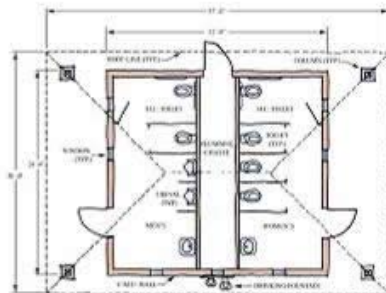

**GRIZZLY BEAR VIEWING & INTERPRETIVE CENTER**  
SCALE: NOT TO SCALE

**GRIZZLY BEAR HOLDING STATION**  
SCALE: NOT TO SCALE

Prepared For:  
**POCATELLO ZOO**  
**GRIZZLY BEAR HABITAT & INTERPRETIVE CENTER**

Prepared By:  
**JACKSON LAND DESIGN**  
**Landscapo Architects**  
2556 Clearwater  
Pocatello, Idaho 83201  
Phone: (208) 589-4498

**RESTROOM BUILDING FRONT ELEVATION**  
SCALE: NOT TO SCALE

**RESTROOM BUILDING SIDE ELEVATION**  
SCALE: NOT TO SCALE

**RESTROOM BUILDING PLAN VIEW**  
SCALE: NOT TO SCALE

**SECTION VIEW GRIZZLY BEAR HABITAT & INTERPRETIVE CENTER**  
SCALE: NOT TO SCALE